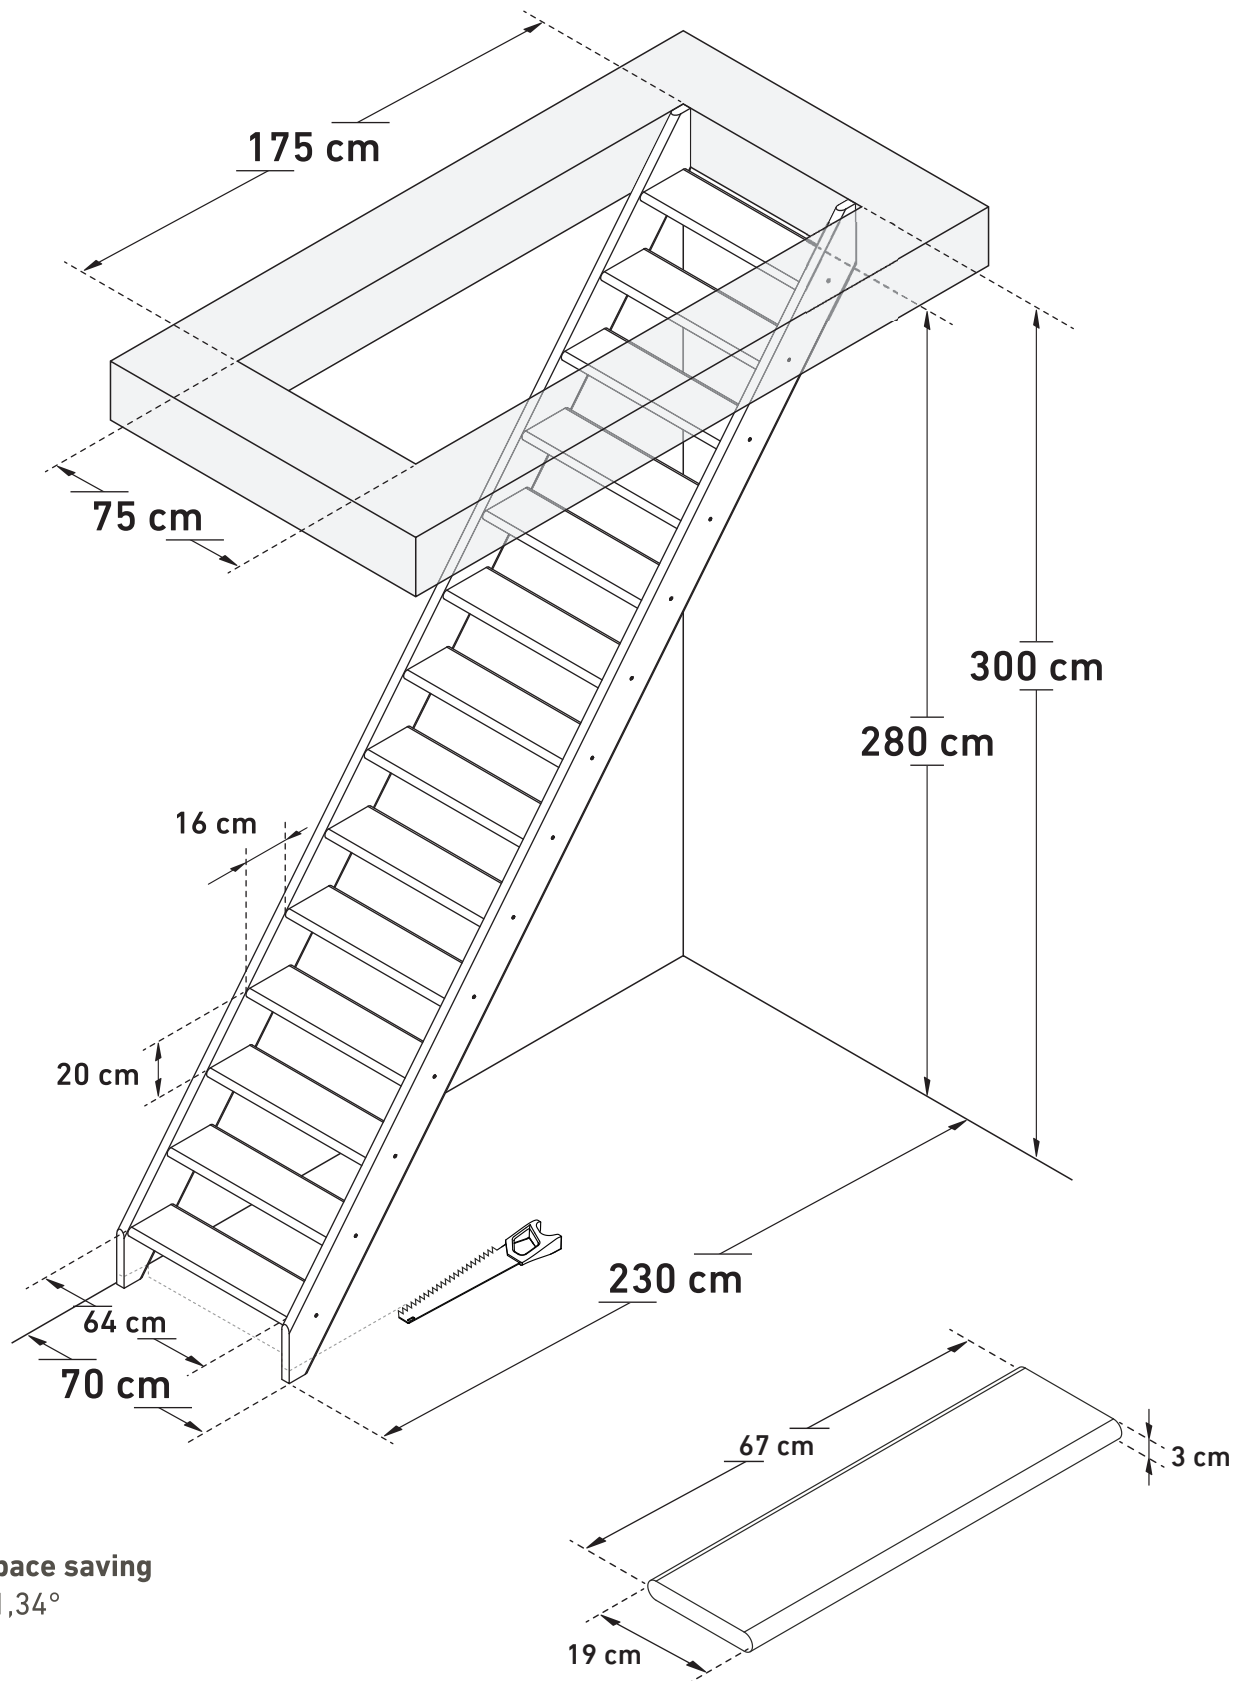

DIMENSIONS

# COTTAGE MEDIUM (STRAIGHT FLIGHT)

**SOGEM**

**Space saving**  
51,34°

**Wall handrail**  
365 cm

DIMENSIONS