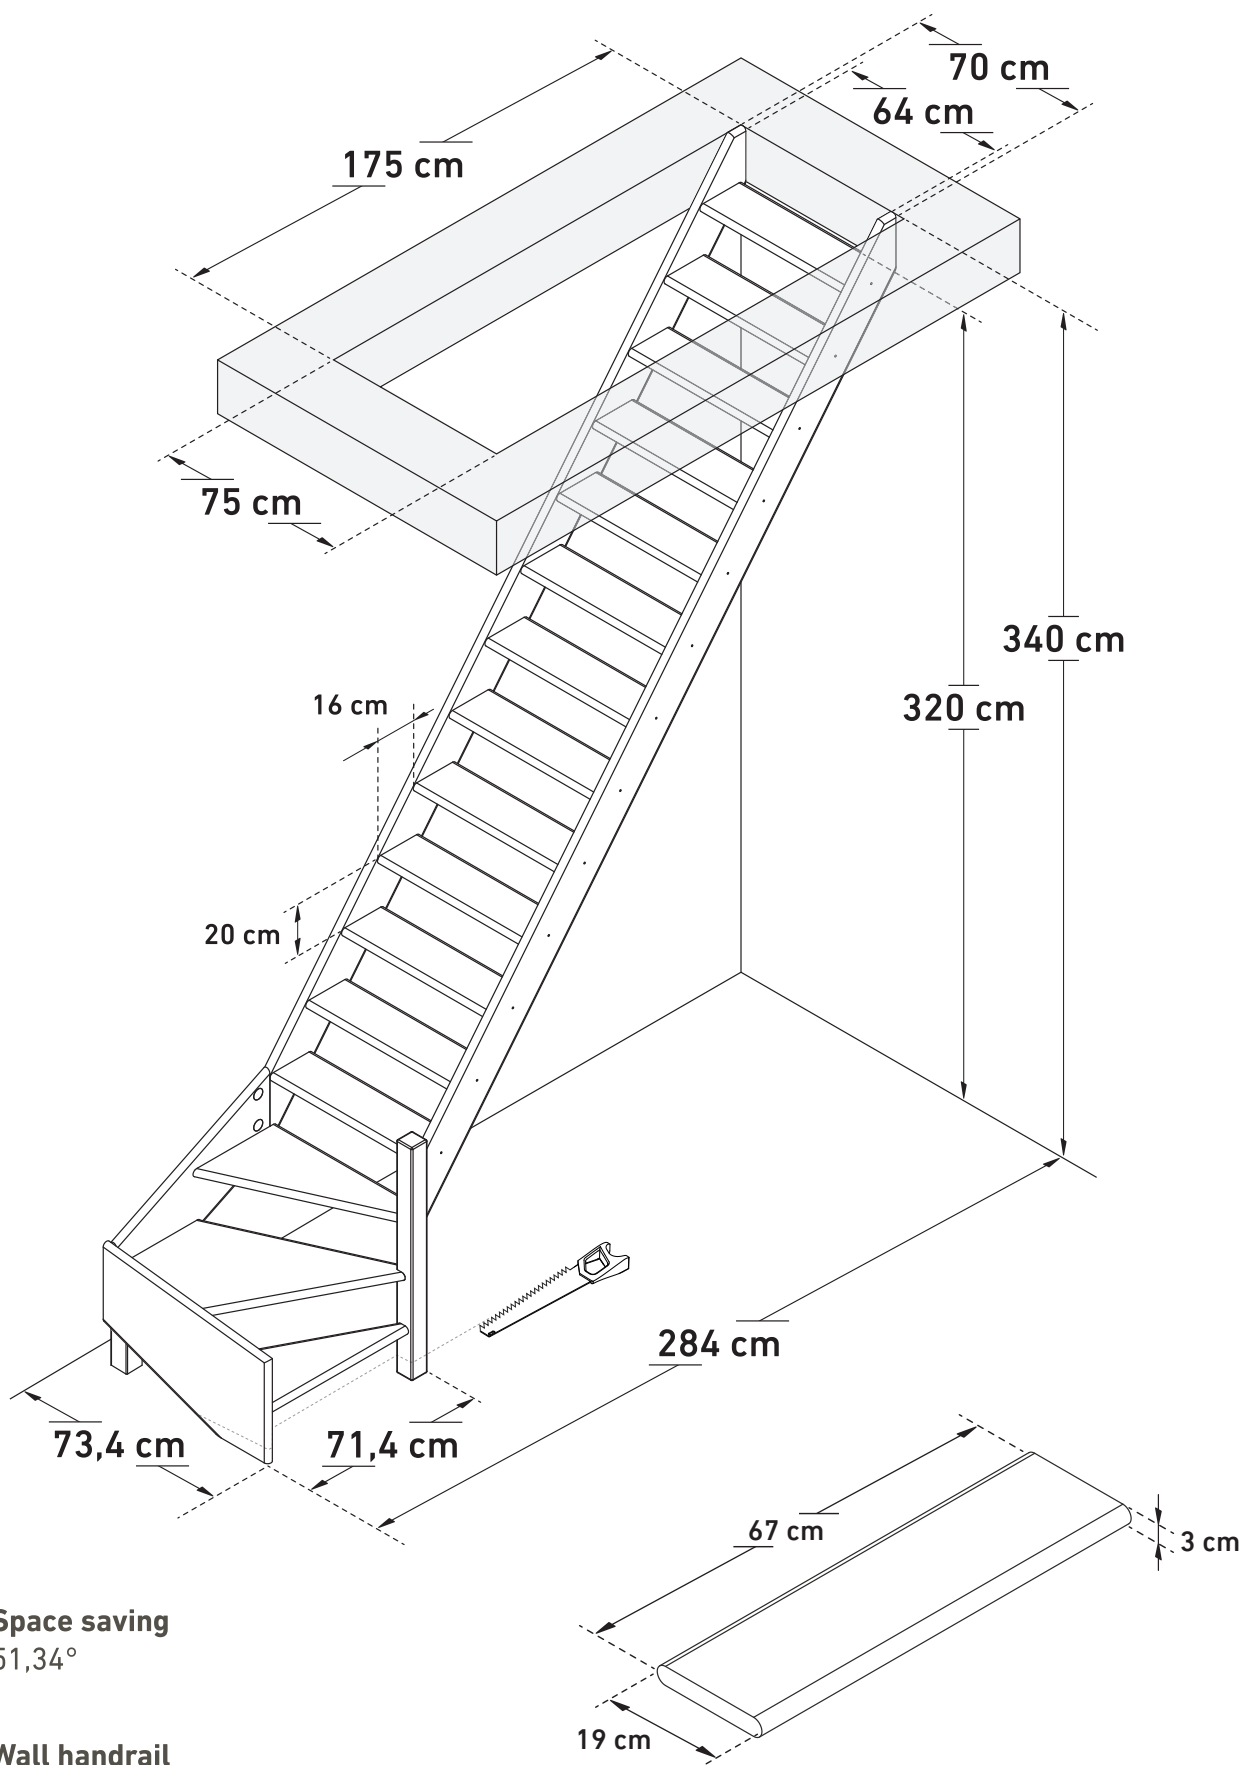

DIMENSIONS

# COTTAGE MEDIUM (1/4 TURN DOWN RIGHT)

**SOGEM**

DIMENSIONS

# COTTAGE MEDIUM (1/4 TURN DOWN RIGHT, BULLNOSE)

**SOGEM**

**Space saving**  
51,34°

**Wall handrail**  
335 cm

DIMENSIONS

# COTTAGE MEDIUM (1/4 TURN UP RIGHT)

**SOGEM**

**Space saving**  
51,34°

**Wall handrail**  
335 cm

DIMENSIONS