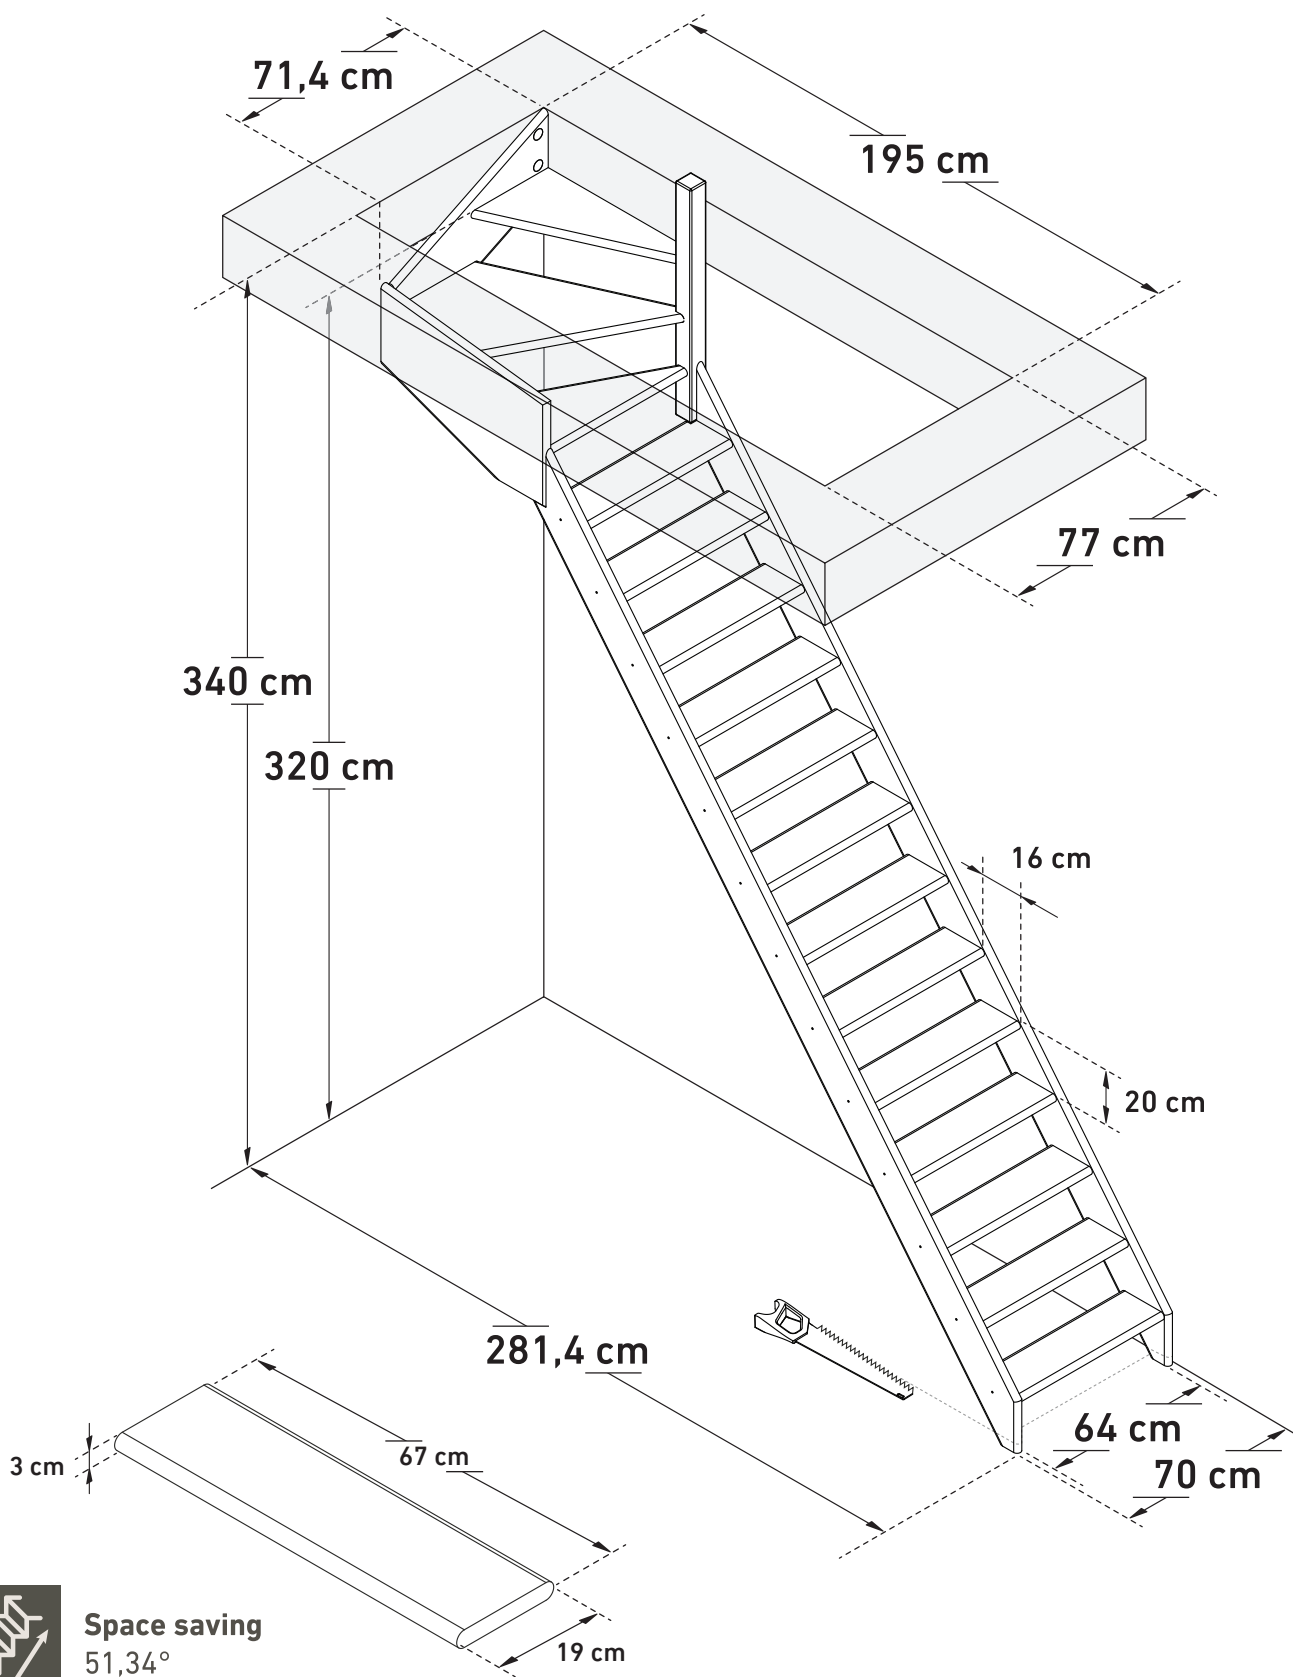

DIMENSIONS

# COTTAGE MEDIUM (1/4 TURN DOWN RIGHT)

**SOGEM**

DIMENSIONS

# COTTAGE MEDIUM (1/4 TURN DOWN RIGHT, BULLNOSE)

**SOGEM**

**Space saving**  
51,34°

**Wall handrail**  
335 cm

DIMENSIONS

# COTTAGE MEDIUM (1/4 TURN UP RIGHT)

**SOGEM**

**Space saving**  
51,34°

**Wall handrail**  
335 cm

DIMENSIONS