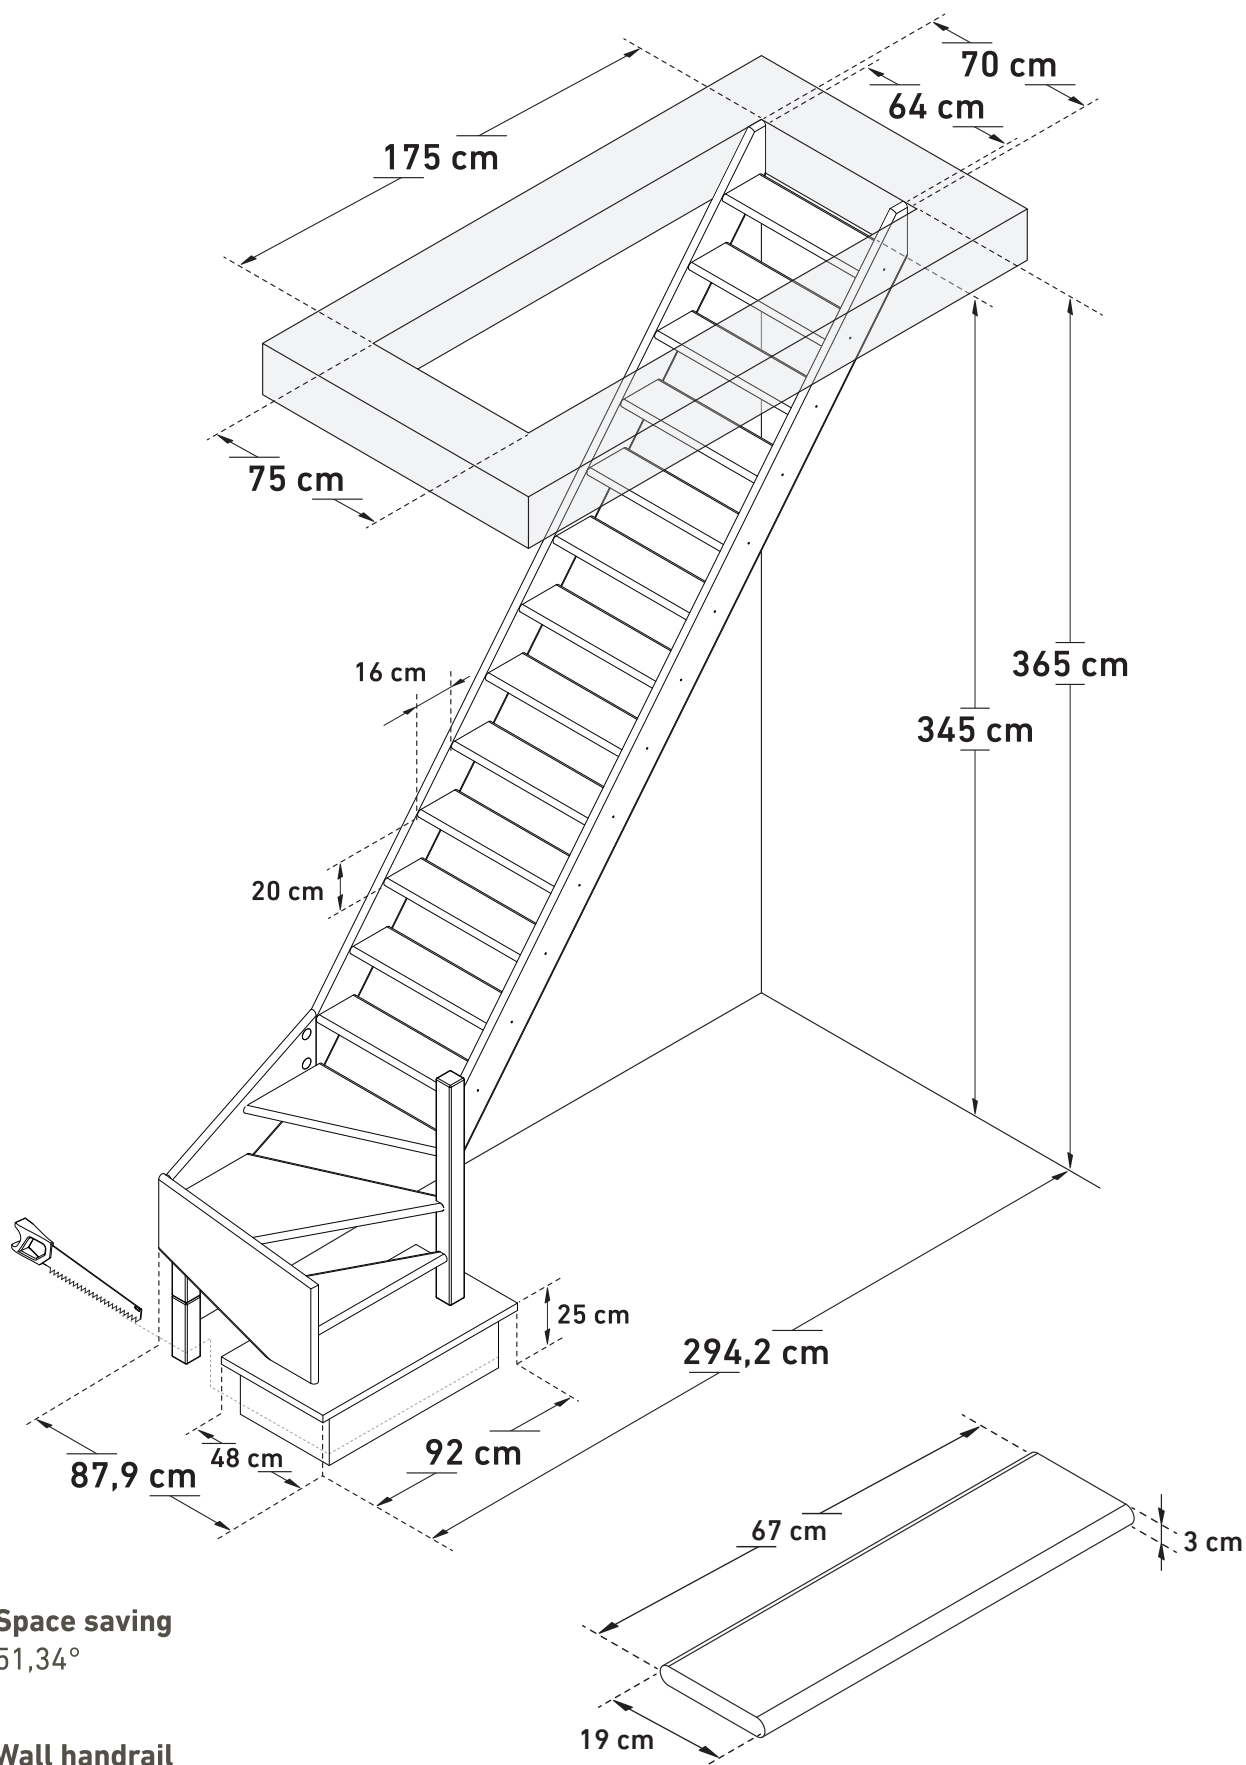

DIMENSIONS

# COTTAGE MEDIUM (1/4 TURN DOWN RIGHT)

**SOGEM**

DIMENSIONS

# COTTAGE MEDIUM (1/4 TURN DOWN RIGHT, BULLNOSE)

**SOGEM**

**Space saving**  
51,34°

**Wall handrail**  
335 cm

DIMENSIONS

# COTTAGE MEDIUM (1/4 TURN UP RIGHT)

**SOGEM**

**Space saving**  
51,34°

**Wall handrail**  
335 cm

DIMENSIONS