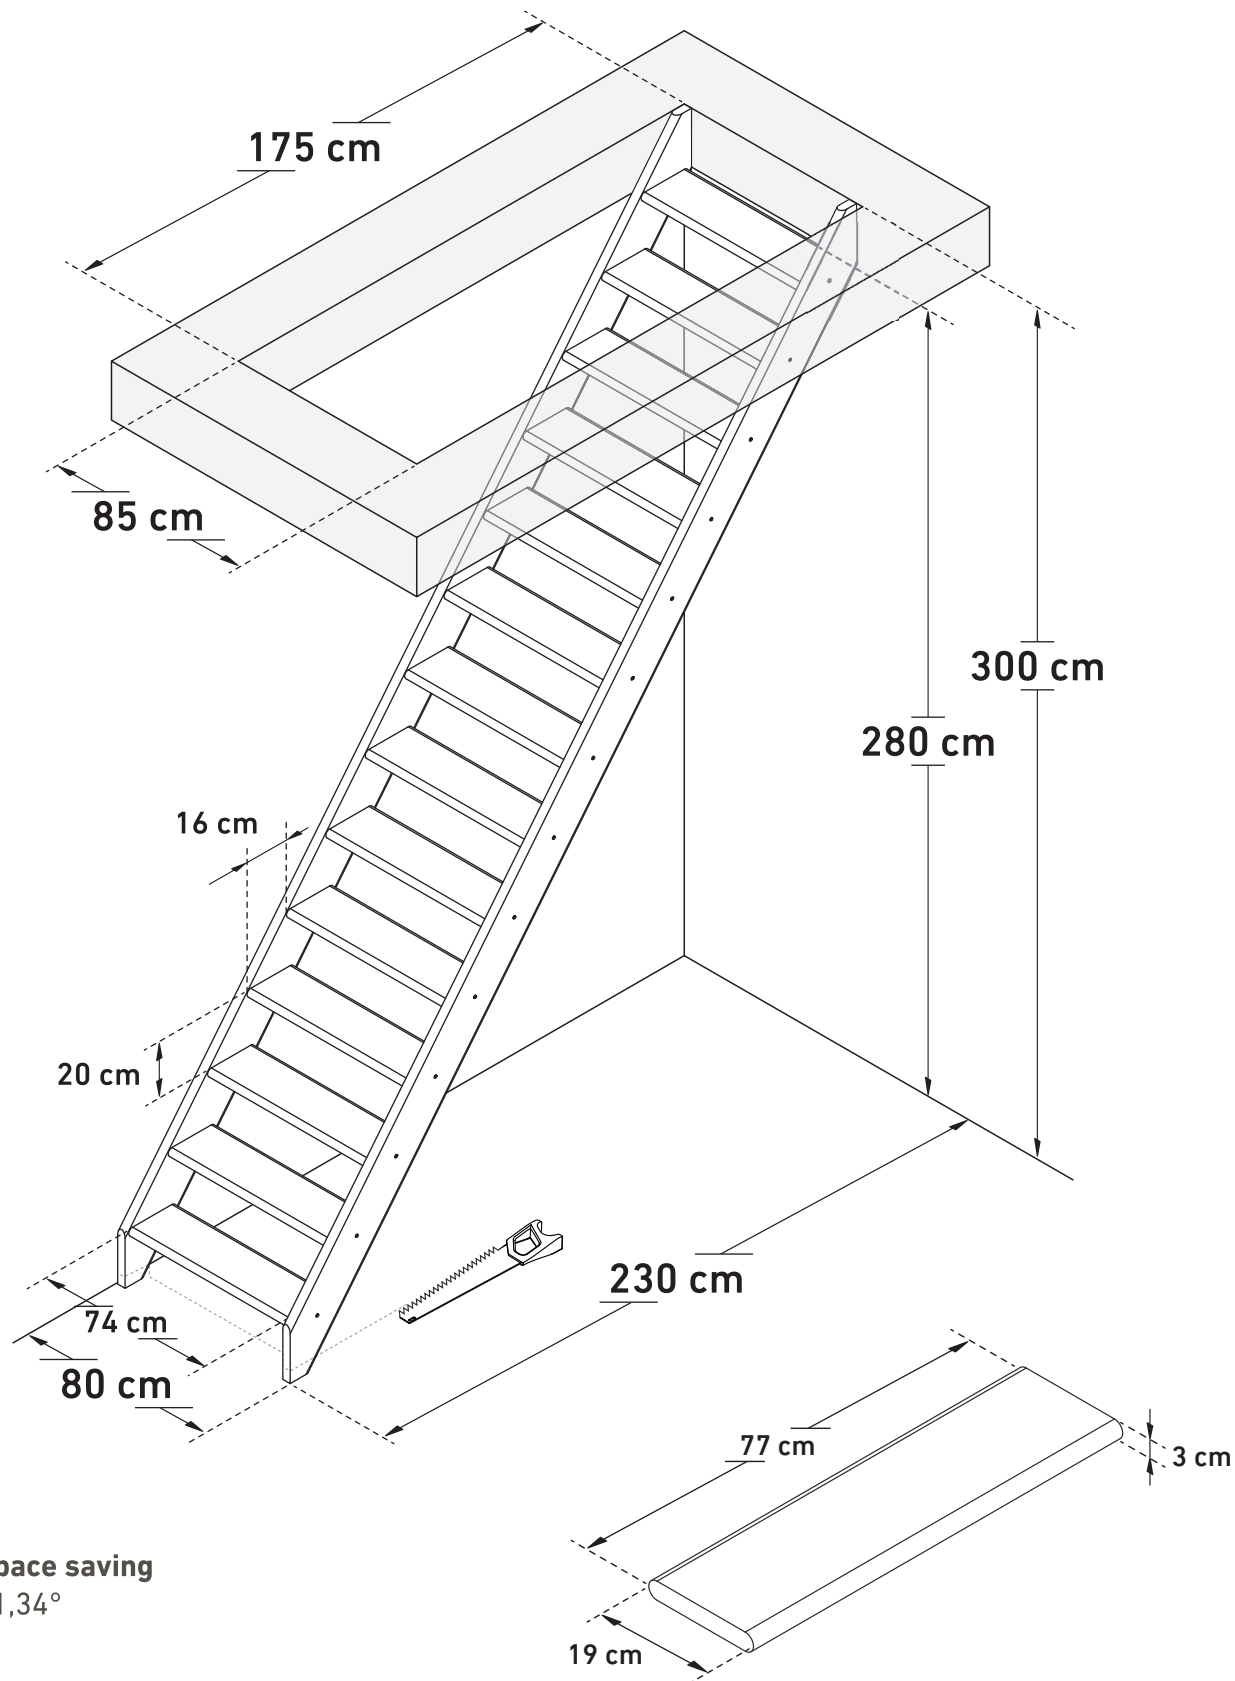

DIMENSIONS
COTTAGE LARGE (STRAIGHT FLIGHT)

Space saving
51,34°

Wall handrail
365 cm

DIMENSIONS

COTTAGE LARGE (STRAIGHT FLIGHT, BULLNOSE)

SOGEM