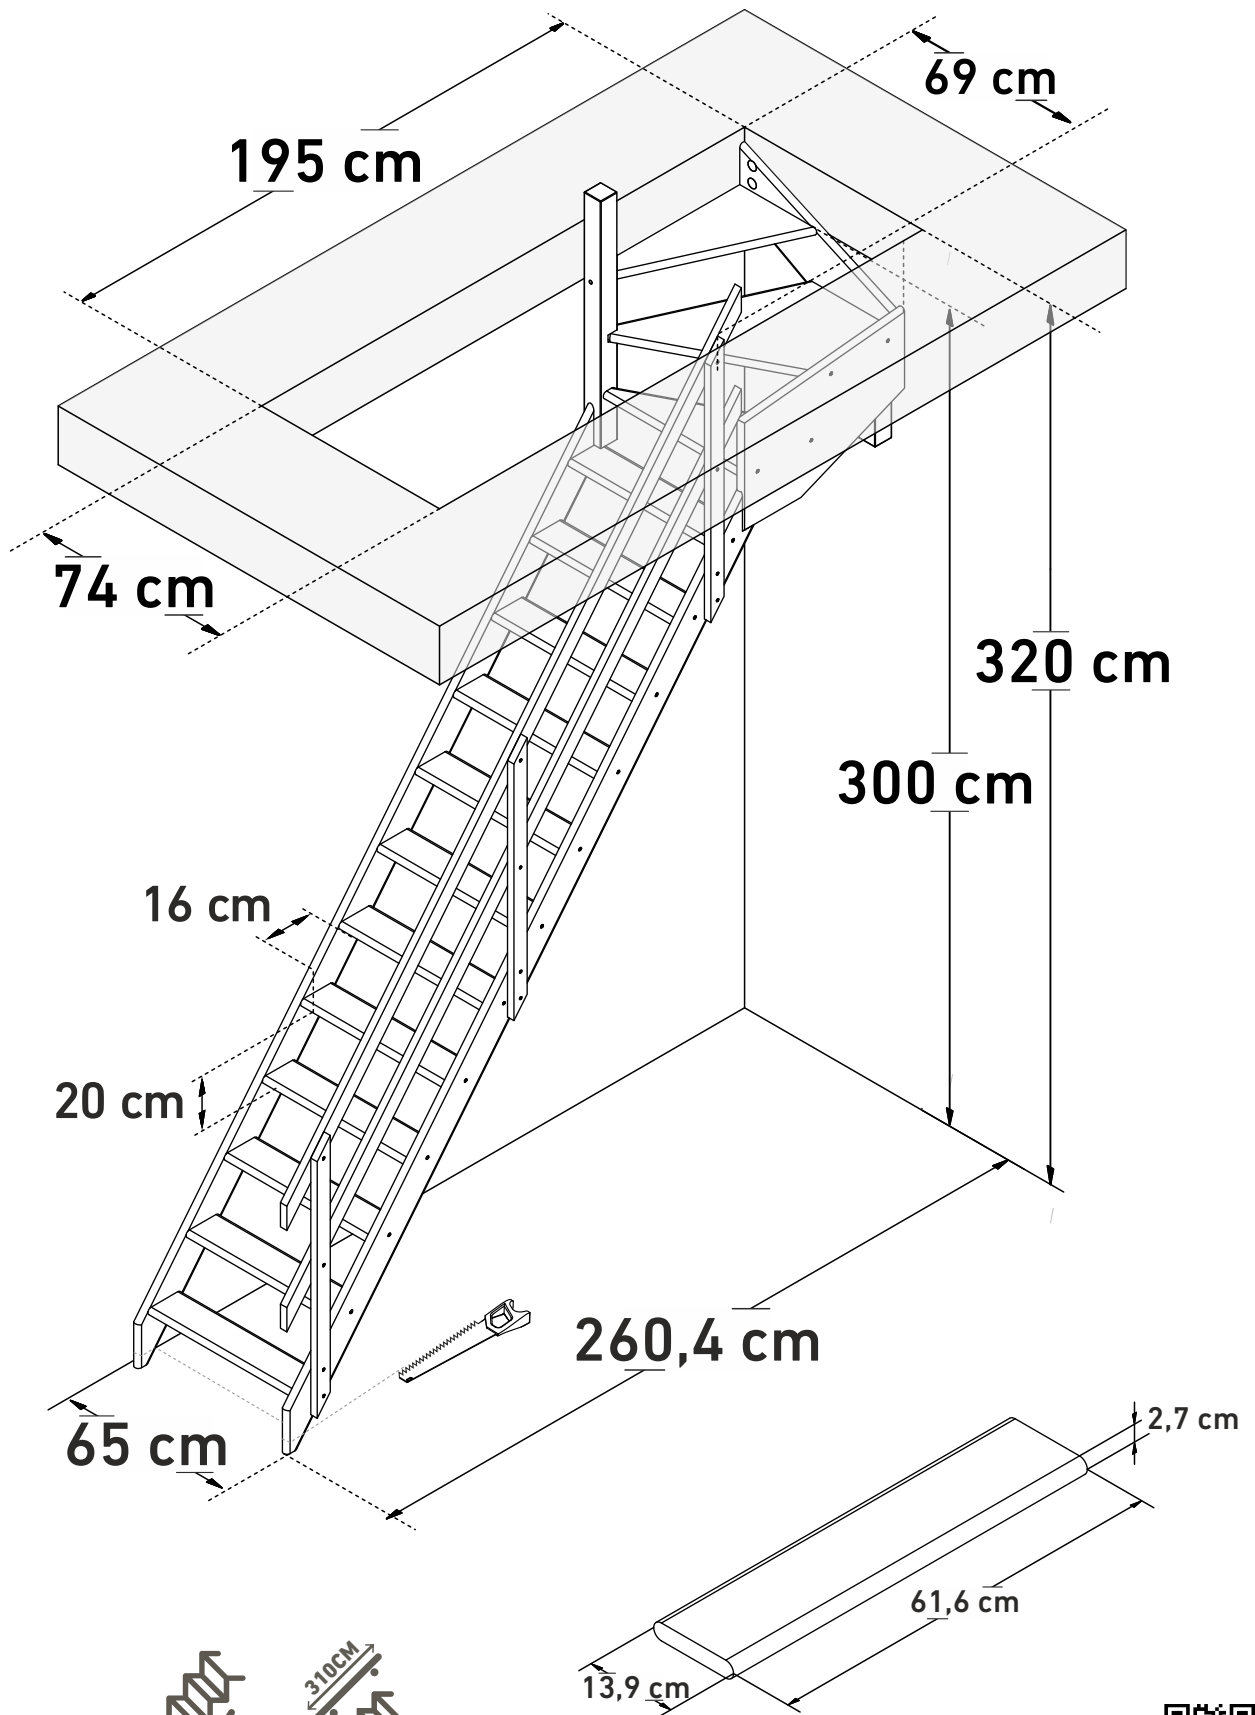

DIMENSIONS

COTTAGE JUNIOR (¼TURN DOWN LEFT)

DIMENSIONS

COTTAGE JUNIOR (¼TURN DOWN RIGHT, BANISTER)

DIMENSIONS

COTTAGE JUNIOR (¼TURN DOWN RIGHT, BULLNOSE)

23040650

www.sogem

DIMENSIONS

COTTAGE JUNIOR (¼TURN UP LEFT)

230406S0

www.sogem

DIMENSIONS

COTTAGE JUNIOR (¼TURN UP LEFT, BANISTER)

51,34°

310CM

230406S0

www.sogem

DIMENSIONS

COTTAGE JUNIOR (¼TURN UP LEFT, BULLNOSE)

230406S0

www.sogem