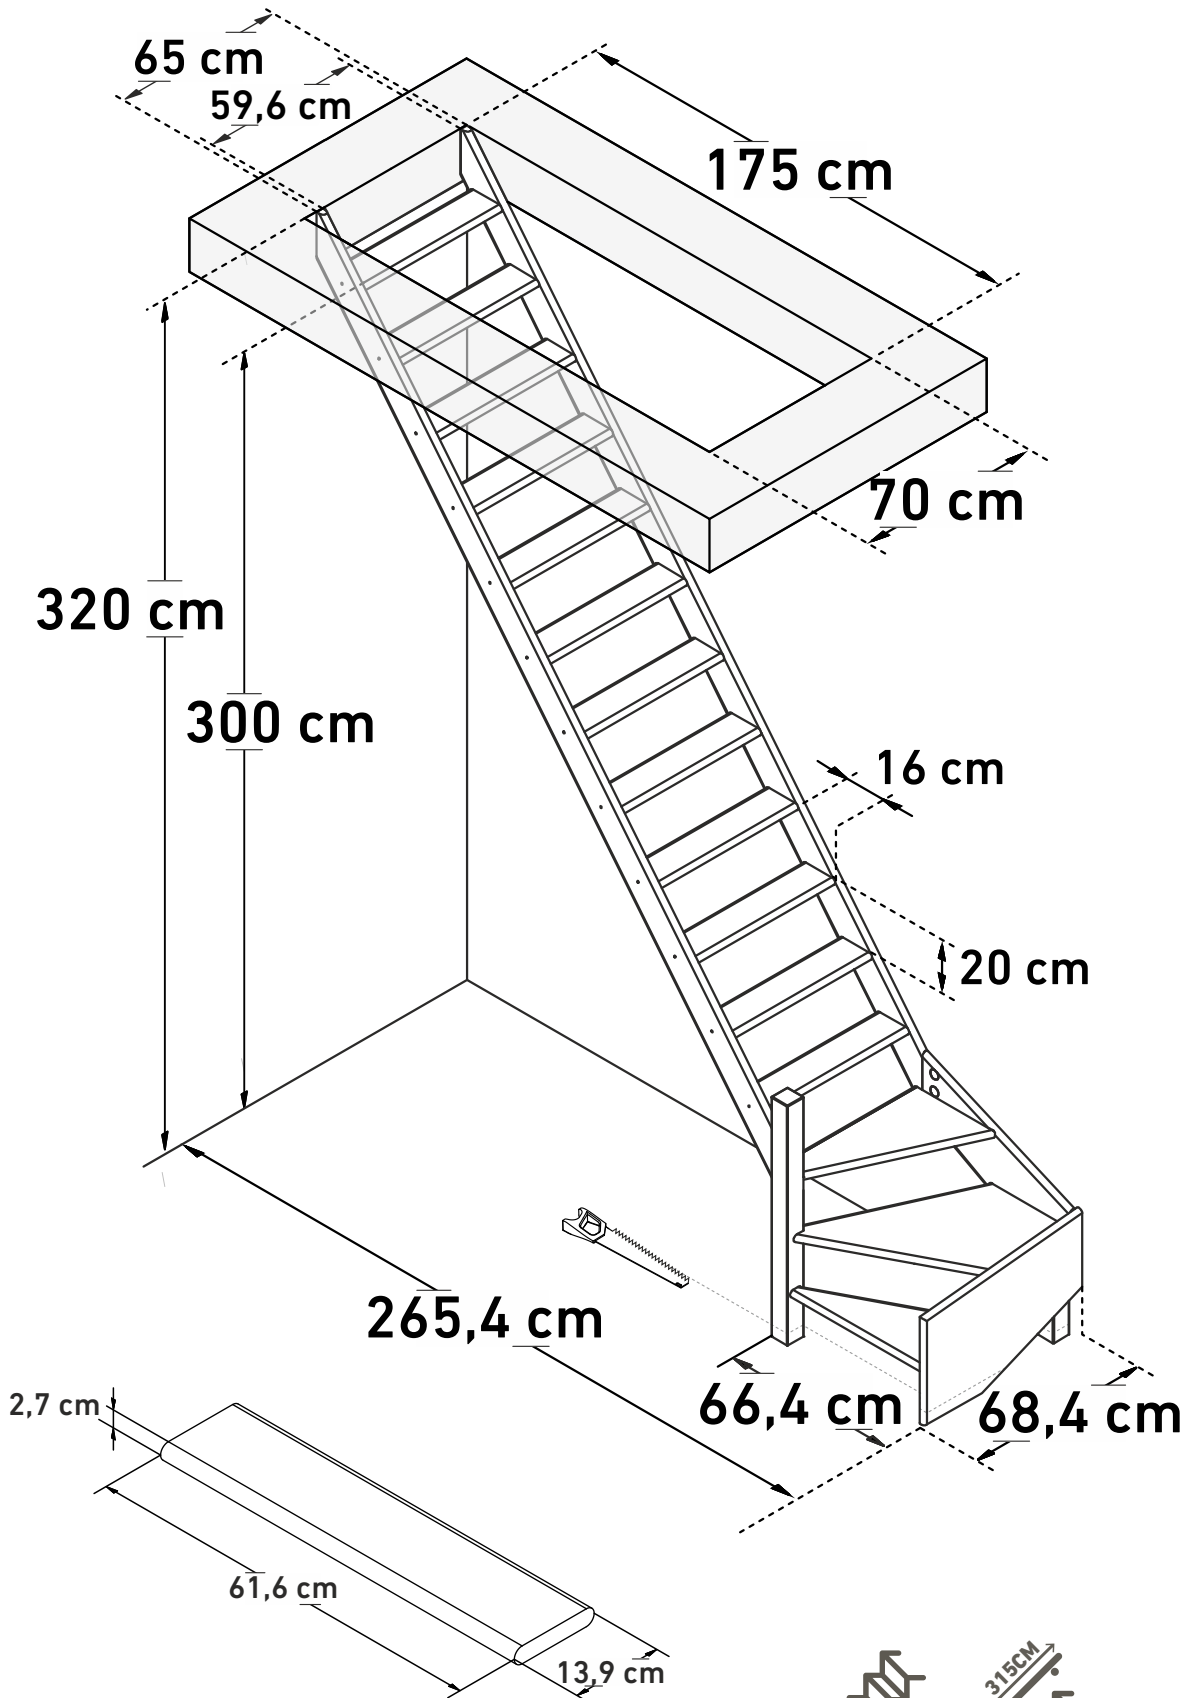

DIMENSIONS

COTTAGE JUNIOR (¼TURN DOWN LEFT)

DIMENSIONS

COTTAGE JUNIOR (¼TURN DOWN RIGHT, BANISTER)

DIMENSIONS

COTTAGE JUNIOR (¼TURN DOWN RIGHT, BULLNOSE)

23040650

www.sogem

DIMENSIONS

COTTAGE JUNIOR (¼TURN UP LEFT)

230406S0

www.sogem

DIMENSIONS

COTTAGE JUNIOR (¼TURN UP LEFT, BANISTER)

51,34°

310CM

230406S0

www.sogem

DIMENSIONS

COTTAGE JUNIOR (¼TURN UP LEFT, BULLNOSE)

230406S0

www.sogem