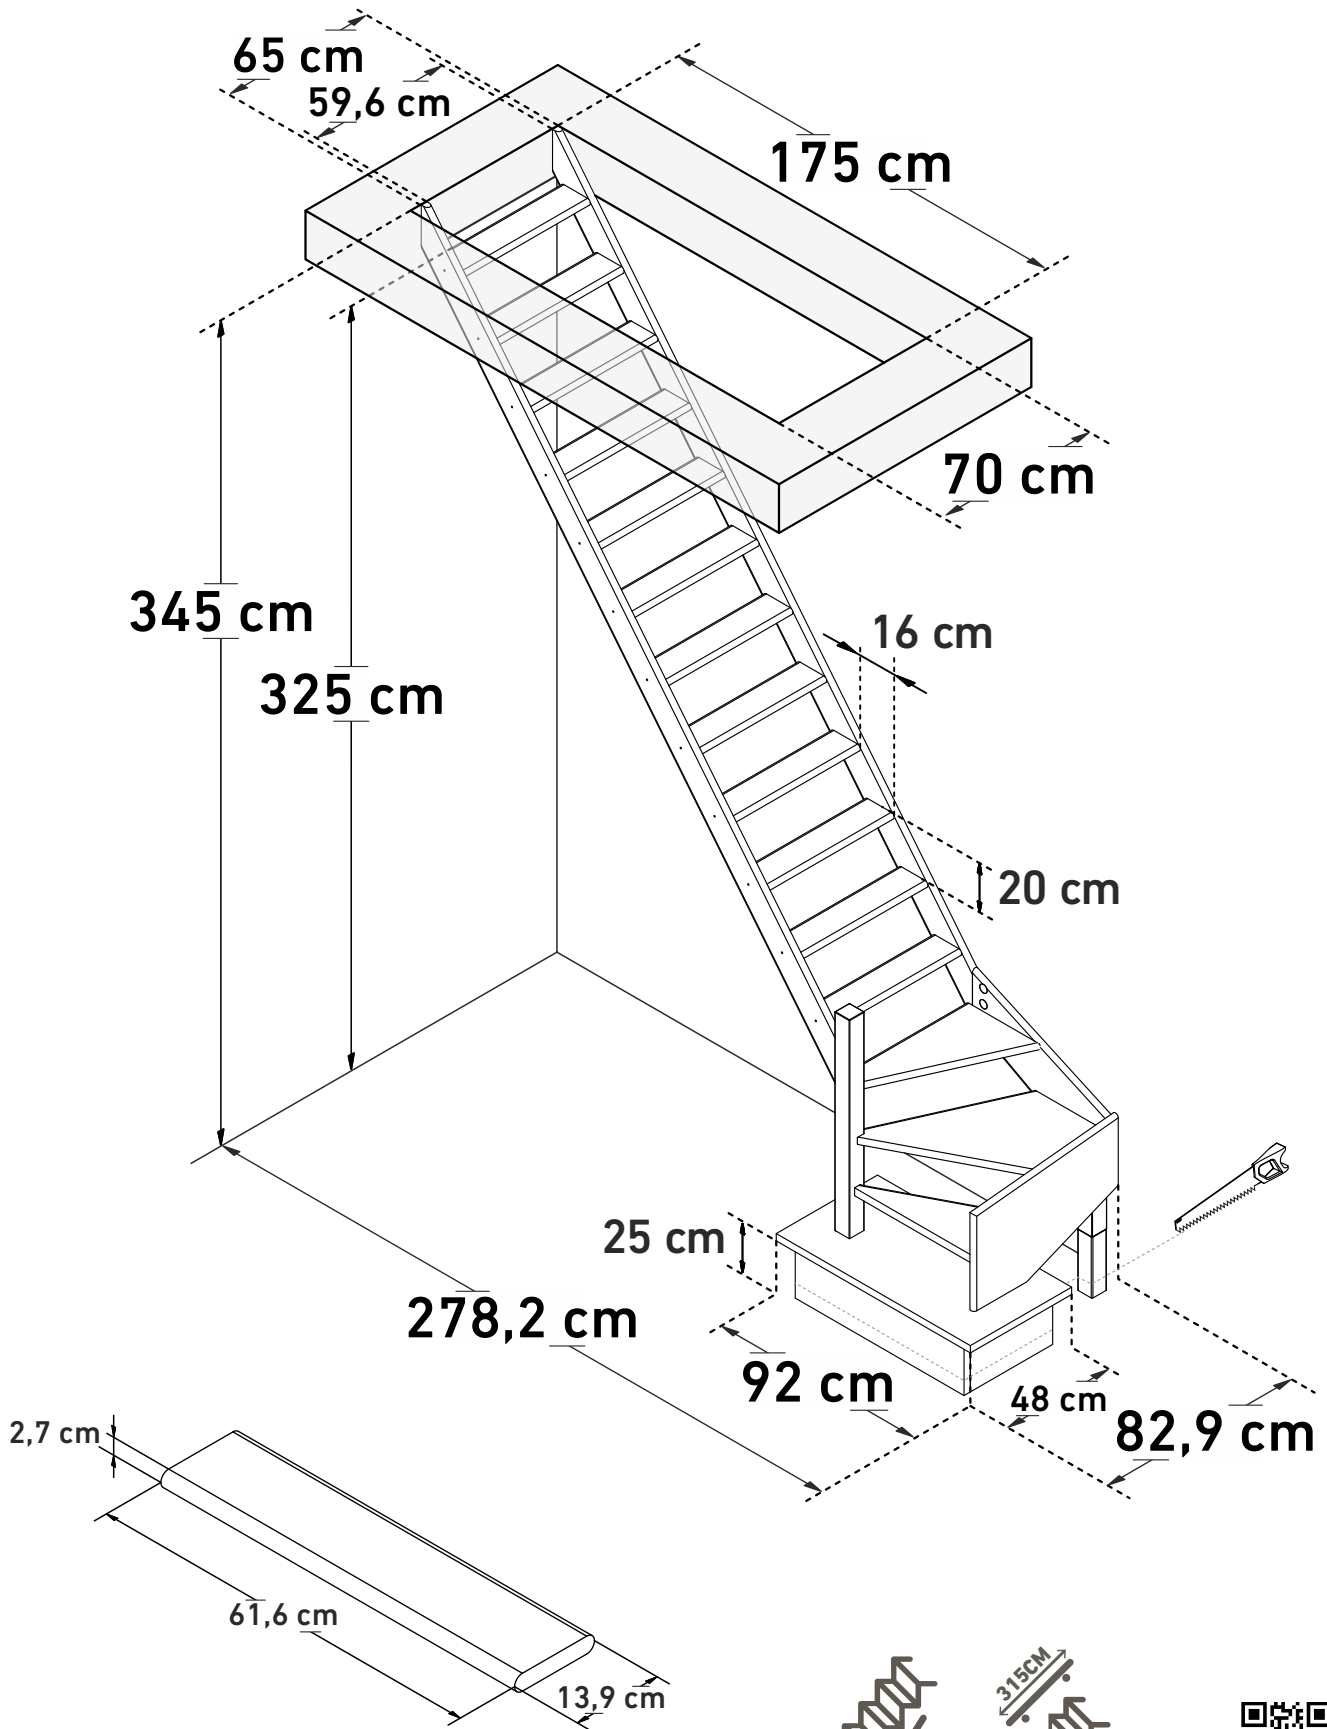

DIMENSIONS

COTTAGE JUNIOR (¼TURN DOWN LEFT)

DIMENSIONS

COTTAGE JUNIOR (¼TURN DOWN RIGHT, BANISTER)

DIMENSIONS

COTTAGE JUNIOR (¼TURN DOWN RIGHT, BULLNOSE)

23040650

www.sogem

DIMENSIONS

COTTAGE JUNIOR (¼TURN UP LEFT)

230406S0

www.sogem

DIMENSIONS

COTTAGE JUNIOR (¼TURN UP LEFT, BANISTER)

51,34°

310CM

230406S0

www.sogem

DIMENSIONS

COTTAGE JUNIOR (¼TURN UP LEFT, BULLNOSE)

230406S0

www.sogem