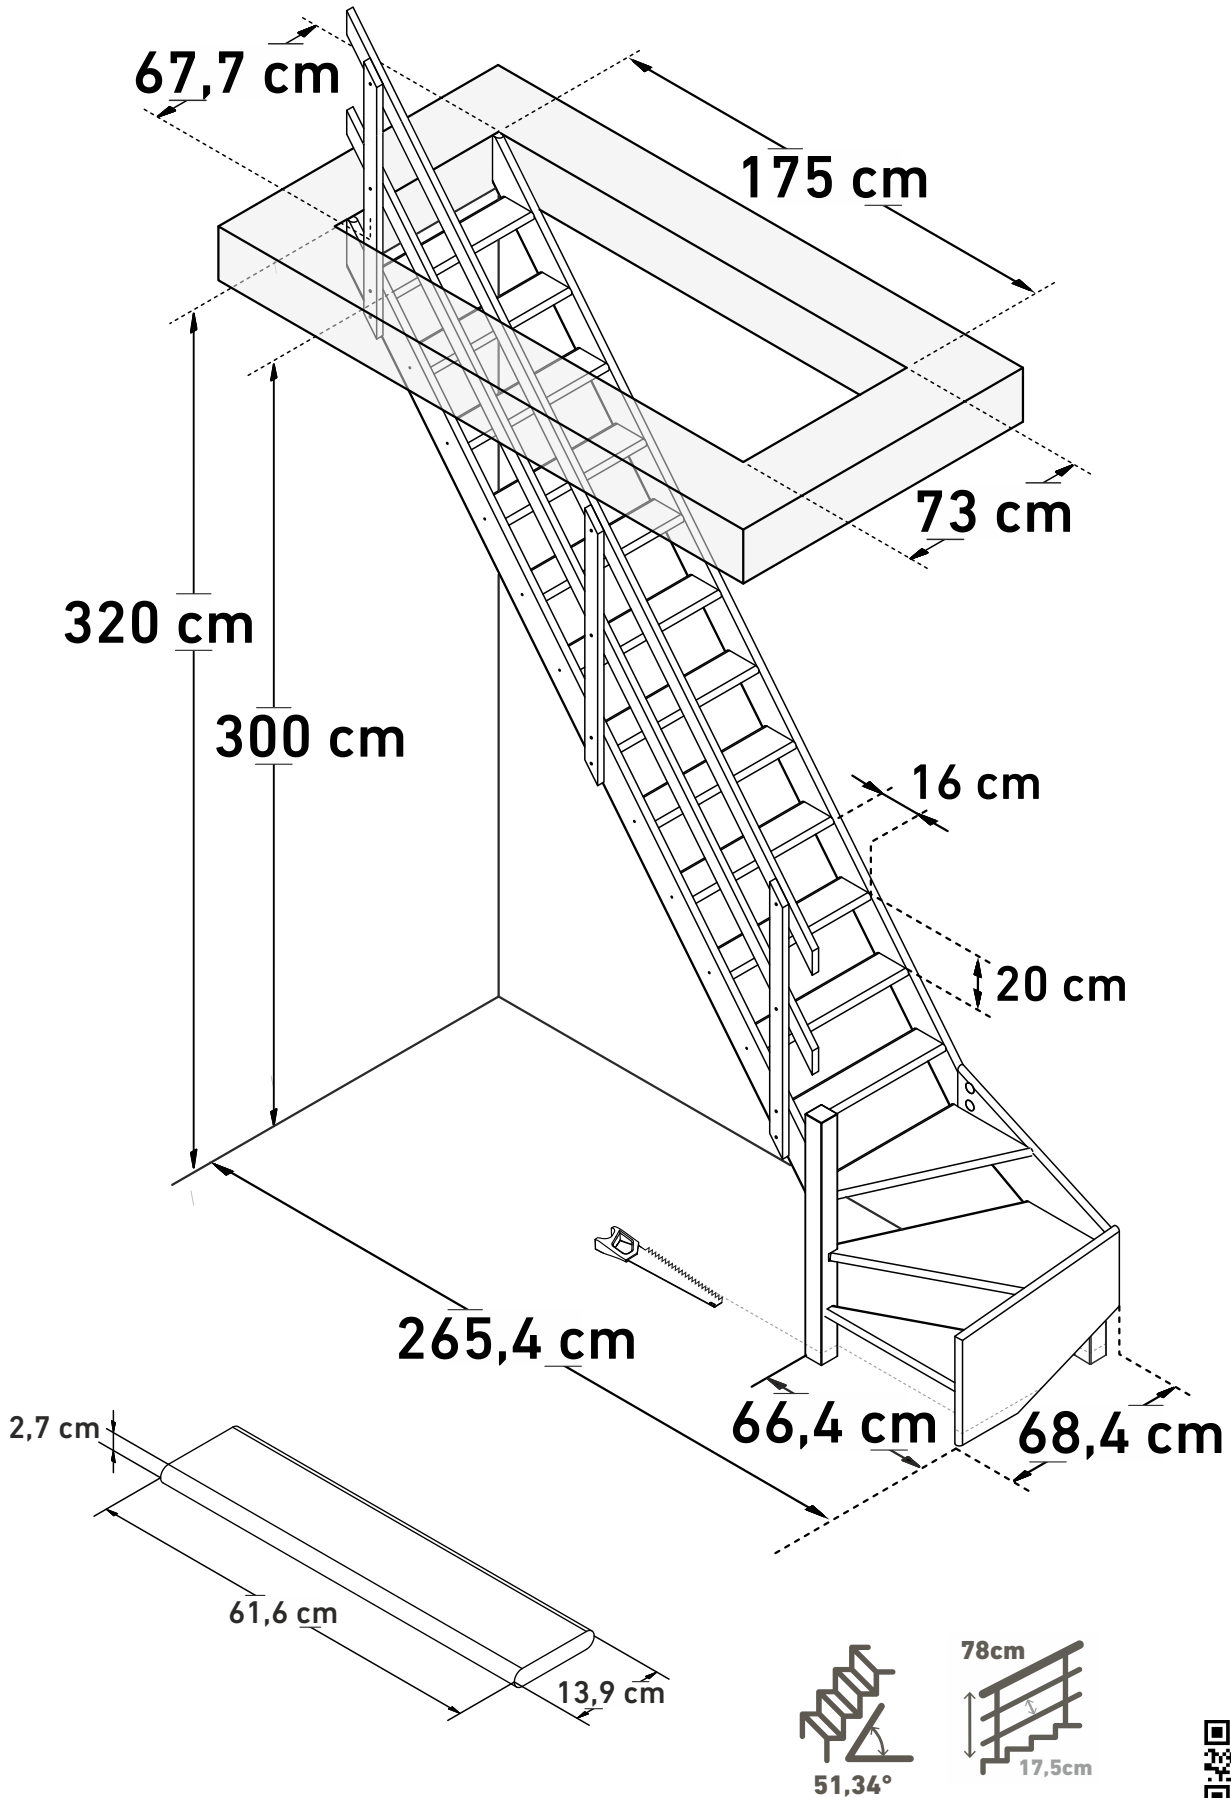

DIMENSIONS

COTTAGE JUNIOR (¼TURN DOWN LEFT)

DIMENSIONS

COTTAGE JUNIOR (¼TURN DOWN RIGHT, BANISTER)

DIMENSIONS

COTTAGE JUNIOR (¼TURN DOWN RIGHT, BULLNOSE)

23040650

www.sogem

DIMENSIONS

COTTAGE JUNIOR (¼TURN UP LEFT)

230406S0

www.sogem

DIMENSIONS

COTTAGE JUNIOR (¼TURN UP LEFT, BANISTER)

51,34°

310CM

230406S0

www.sogem

DIMENSIONS

COTTAGE JUNIOR (¼TURN UP LEFT, BULLNOSE)

230406S0

www.sogem