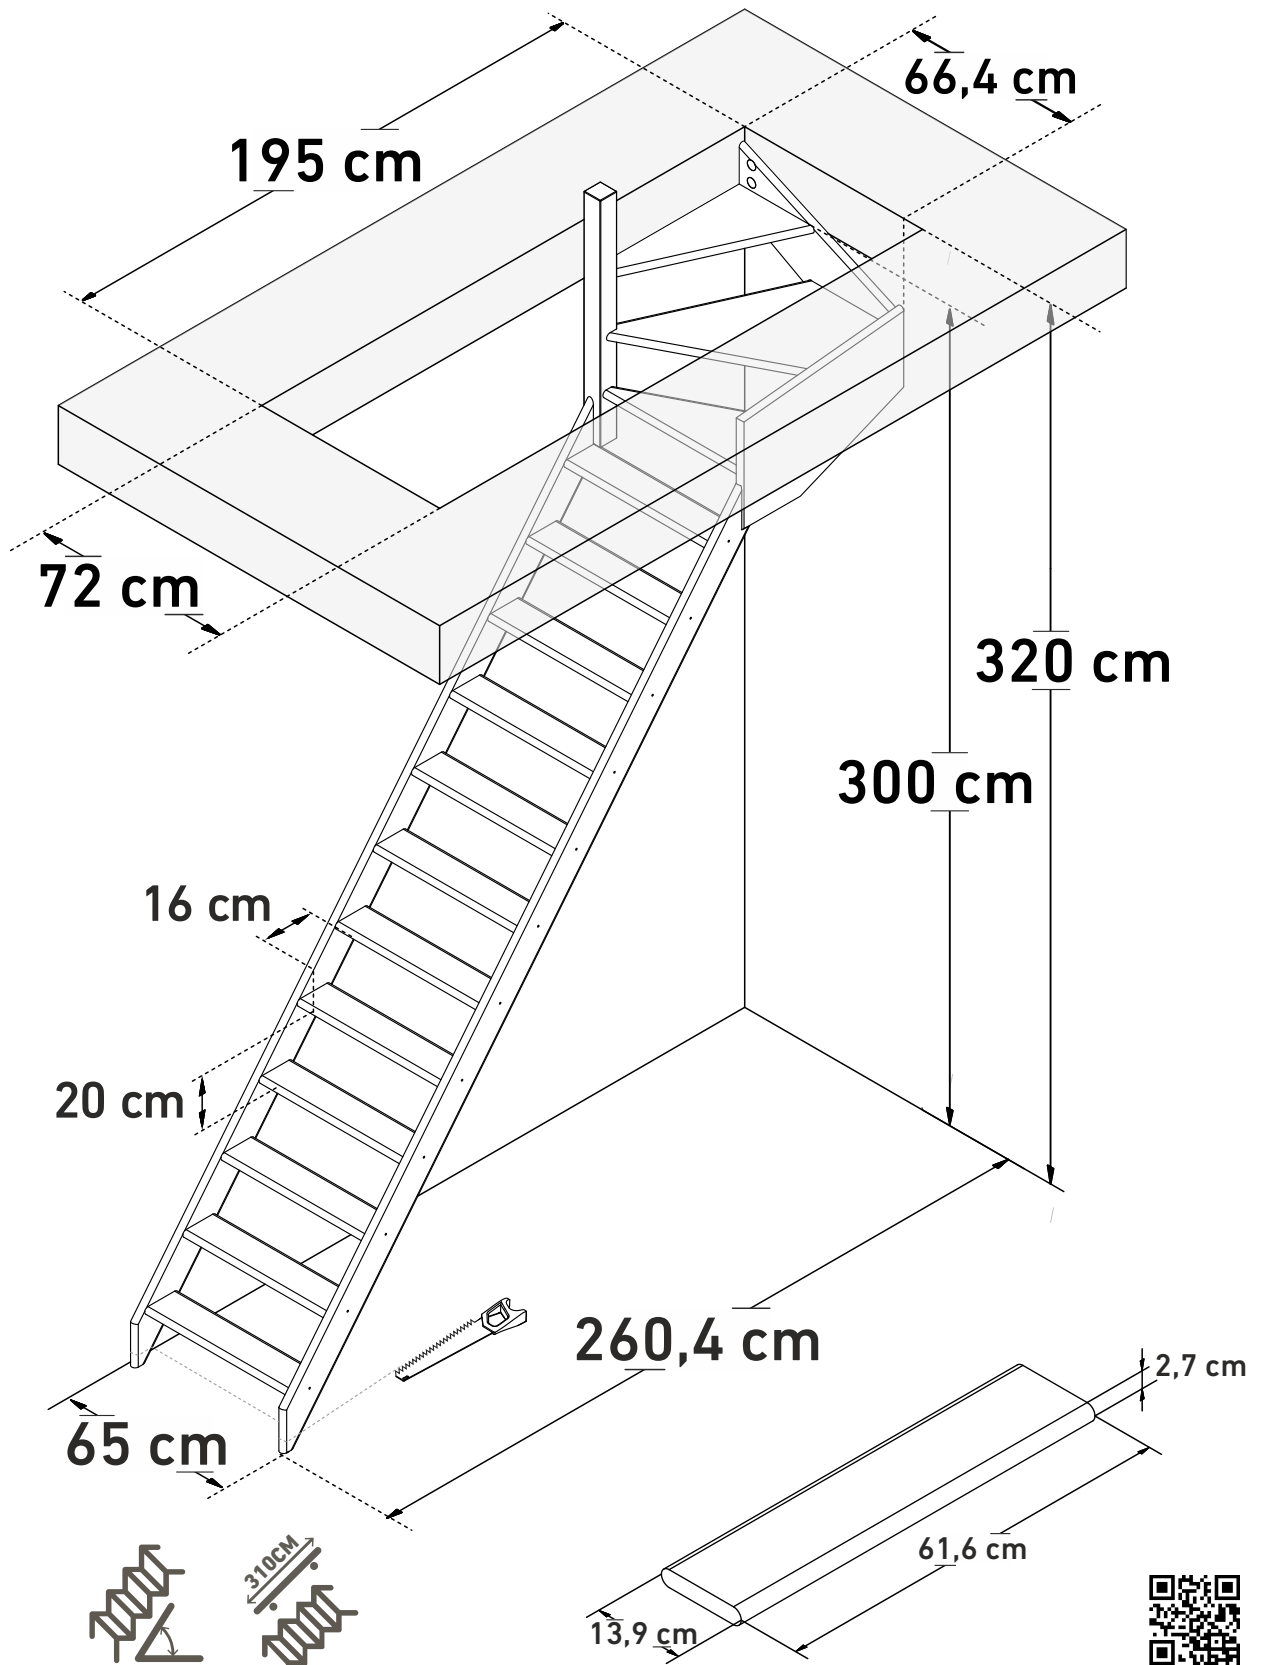

DIMENSIONS

COTTAGE JUNIOR (¼TURN DOWN LEFT)

DIMENSIONS

COTTAGE JUNIOR (¼TURN DOWN RIGHT, BANISTER)

DIMENSIONS

COTTAGE JUNIOR (¼TURN DOWN RIGHT, BULLNOSE)

23040650

www.sogem

DIMENSIONS

COTTAGE JUNIOR (¼TURN UP LEFT)

230406S0

www.sogem

DIMENSIONS

COTTAGE JUNIOR (¼TURN UP LEFT, BANISTER)

51,34°

310CM

230406S0

www.sogem

DIMENSIONS

COTTAGE JUNIOR (¼TURN UP LEFT, BULLNOSE)

230406S0

www.sogem