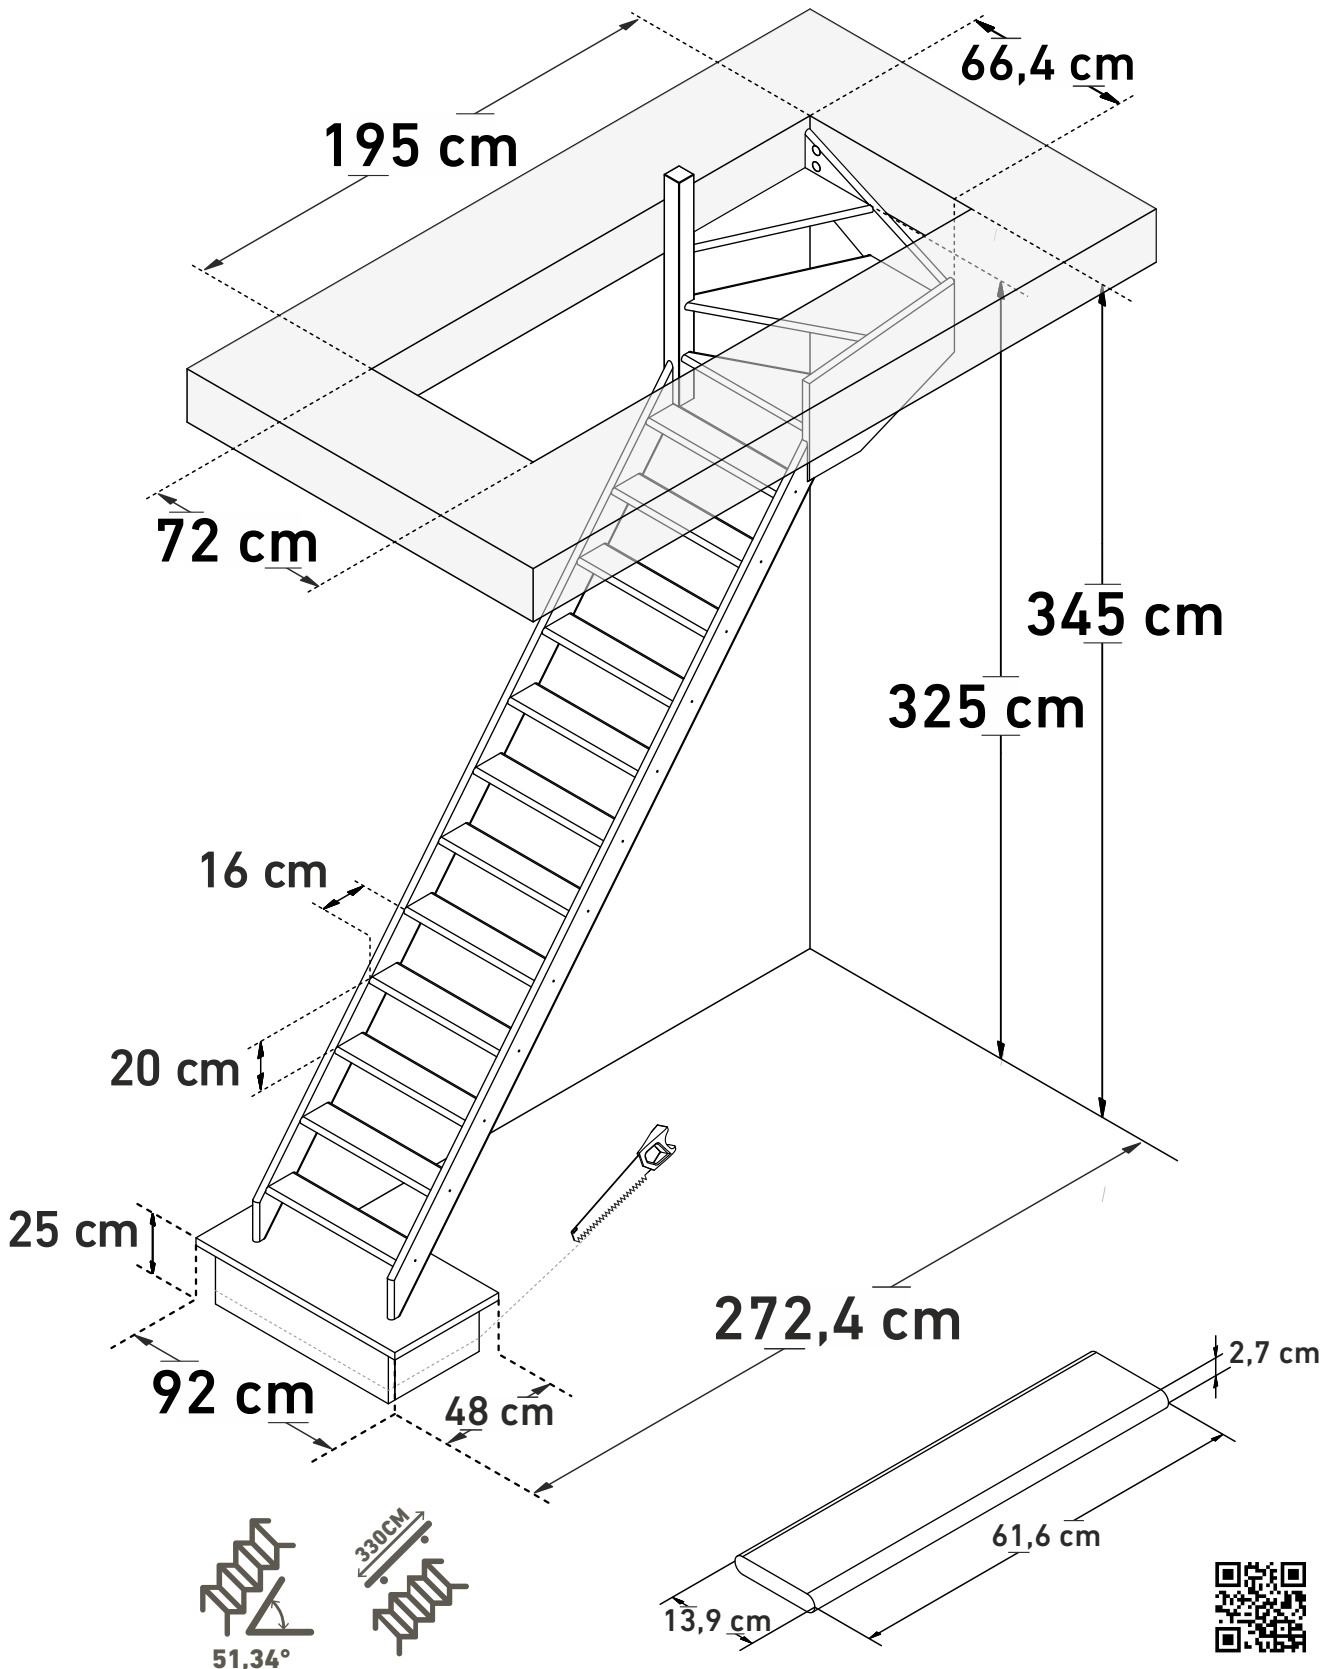

DIMENSIONS

COTTAGE JUNIOR (¼TURN DOWN LEFT)

DIMENSIONS

COTTAGE JUNIOR (¼TURN DOWN RIGHT, BANISTER)

DIMENSIONS

COTTAGE JUNIOR (¼TURN DOWN RIGHT, BULLNOSE)

23040650

www.sogem

DIMENSIONS

COTTAGE JUNIOR (¼TURN UP LEFT)

230406S0

www.sogem

DIMENSIONS

COTTAGE JUNIOR (¼TURN UP LEFT, BANISTER)

51,34°

310CM

230406S0

www.sogem

DIMENSIONS

COTTAGE JUNIOR (¼TURN UP LEFT, BULLNOSE)

230406S0

www.sogem